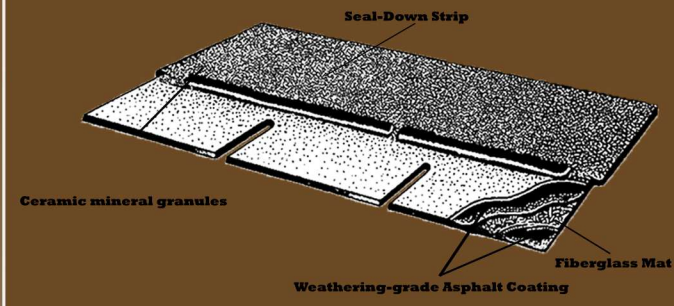

VICTORY® 3-TAB CONSTRUCTION