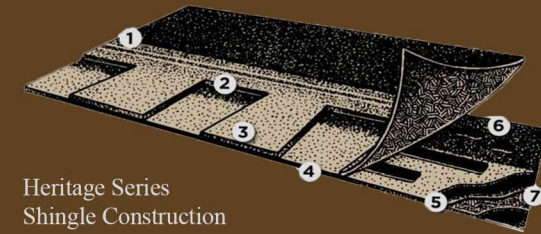

VICTORY

TAMKO ROOFING INDONESIA

TAMKO

### THE BEAUTY OF HERITAGE®

- Rugged Shake-like Appearance
- Shadowtone Blended Shadow Line
- Random-cut Sawtooth Design
- Fiberglass Mat Construction
- UL Listed for Class A Fire Resistance
- UL Evaluation Reports UL ER2919-01 and UL ER2919-02
- UL Classified for Wind Resistance: ASTM D 7158, Class H and ASTM D 3161, Class F
- UL Classified in Accordance with ASTM D 3462 and ICC-ES Acceptance Criteria AC438
- Miami-Dade County Approved
- Florida Building Code Approved: FL 18355
- Hip & Ridge Shingles Available
- Heritage Premium – 50-year Limited Warranty, 20-year Full Start Period
- Heritage – 30-year Limited Warranty, 15-year Full Start Period
- Heritage Premium qualifies for Mastercraft Limited Warranty Enhancement at no additional cost to the homeowner when installed by a TAMKO® Pro Certified Contractor. See tamko.com for details.