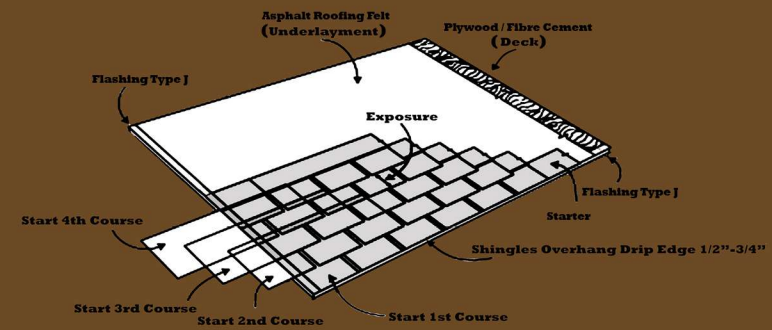

VICTORY® 3-TAB CONSTRUCTION