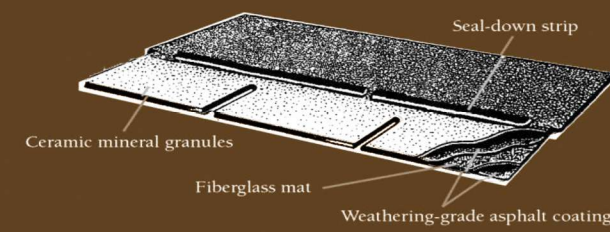

AN INSIDE LOOK AT TAMKO 3-TAB CONSTRUCTION